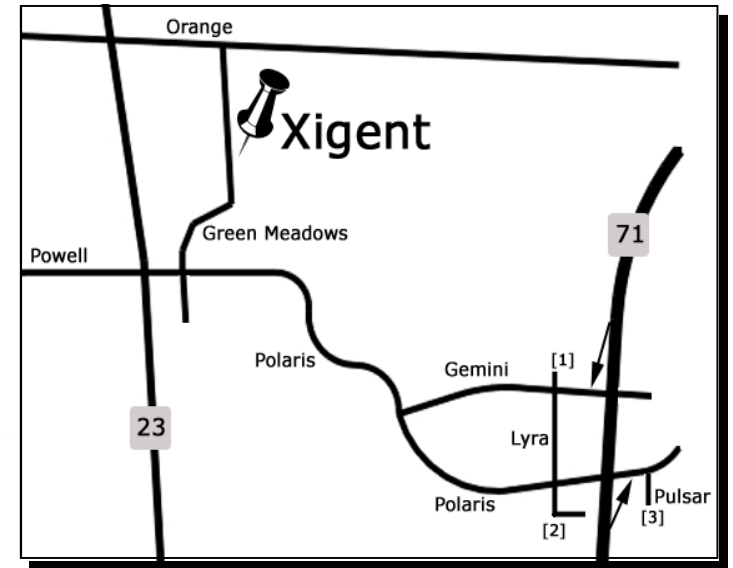

Hotels

There are numerous hotels in the Polaris area. These three seem to be the best reviewed and highest rated.

[1] Cambria Suites
9100 Lyra Drive
614-841-9100

[2] Hilton Garden Inn
8535 Lyra Drive
614-846-8884

[3] Hampton Inn
8411 Pulsar Place
614-885-8400

Contact us or visit our web site if you would like a list of additional hotels.